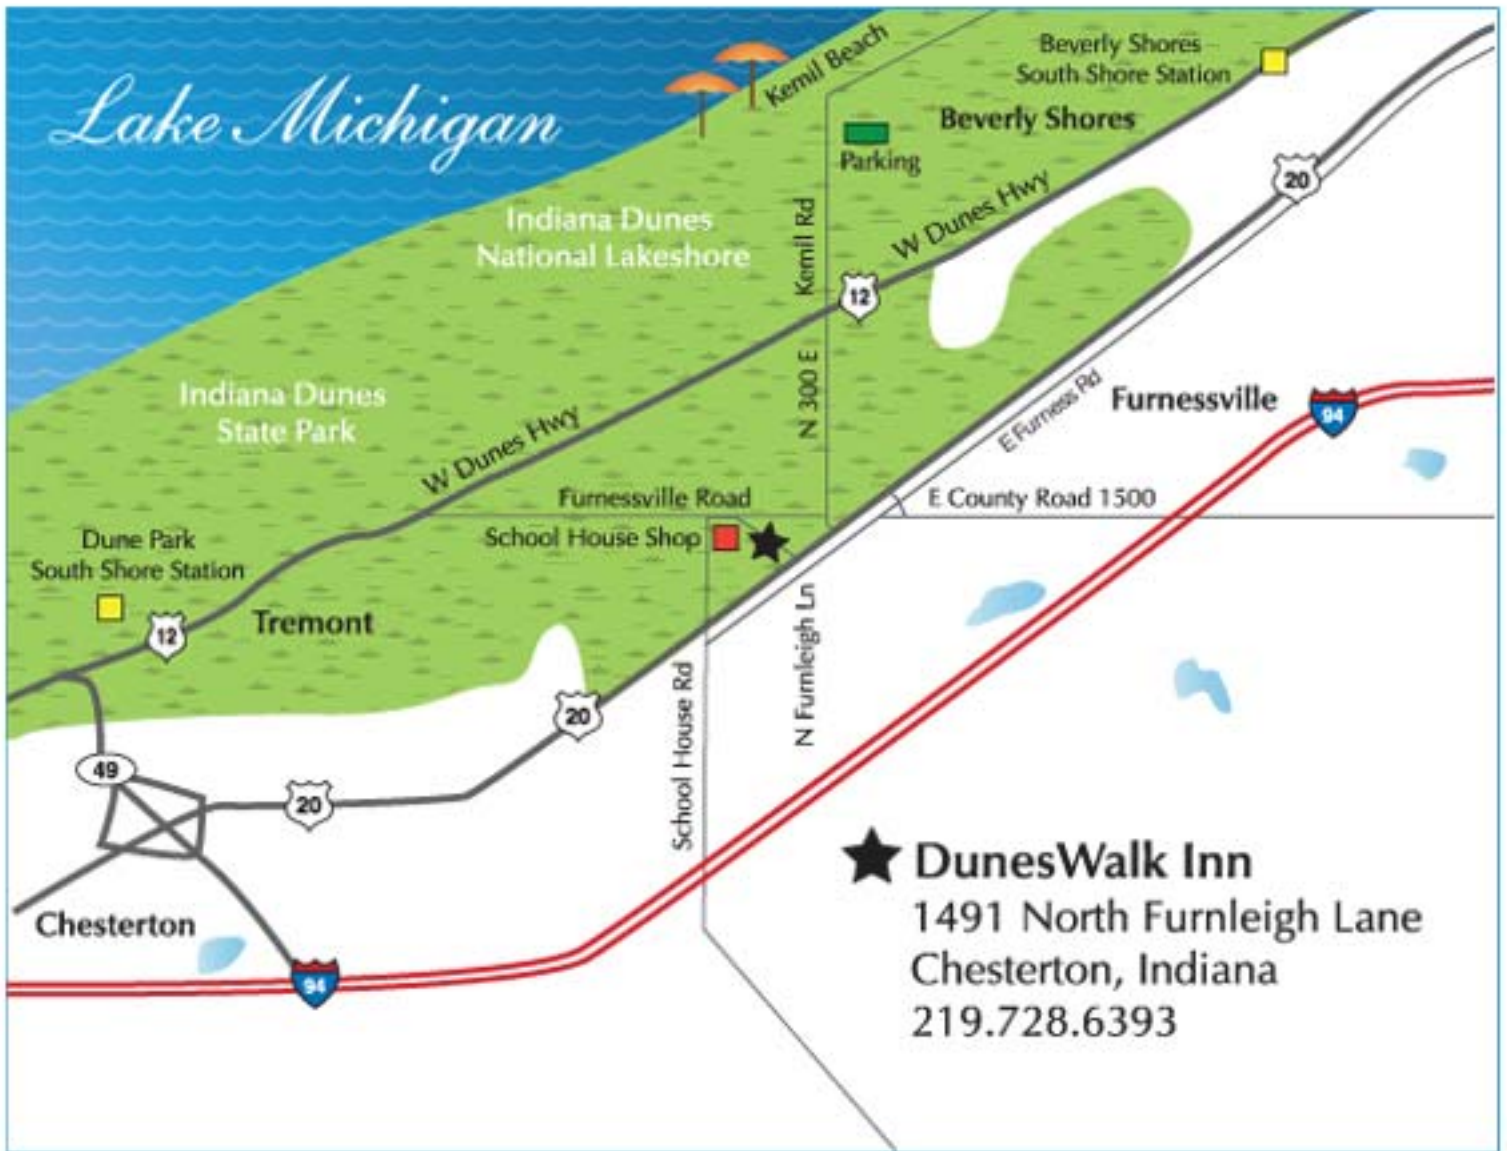

DunesWalk Inn at Furness Mansion

1491 North Furnleigh Lane
Chesterton, Indiana 46304
219.728.6393
info@duneswalkinn.com

Directions:

I-94 to Indiana Exit 26B to merge onto Indiana State Route 49 North toward Indiana Dunes
Take ramp onto US 20 East – 1.1 miles
Turn left onto North Furnleigh Lane – 2.8 miles
DunesWalk Inn is immediately on your right.

★ **DunesWalk Inn**
1491 North Furnleigh Lane
Chesterton, Indiana
219.728.6393